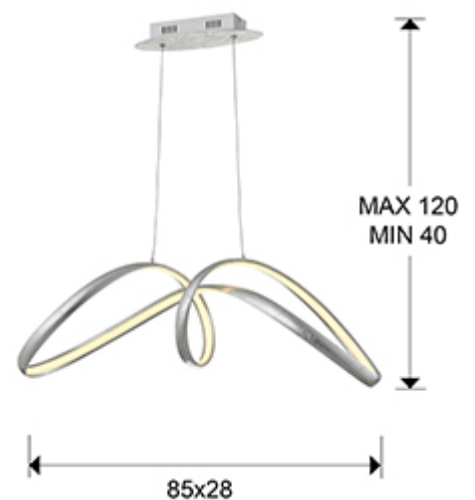

Lia 328319

Pendants

Lamp made of steel and aluminium. SILVER LEAF finish. Opal silicone diffuser. Adjustable height. LED lighting 32 W. 1800 lm. 3000 K.

· This lamp is supplied with GRAVITY TOGGLES, to improve ceiling fixing.

GENERAL INFORMATION

Catalogue: i39 Iluminación
Page: 71
EAN Code: 8435435329143
Type: Pendants
Collection: Lia

SIZES

Sizes: ↔ 85.0 ↓ 25.0 ↗ 28.0 cm
Height when installed: 40.0/ max. 120.0 cm
Weight: 2.0 Kg

SIZES WITH PACKAGING

Weight: 3.6 Kg
Volume: 0.0970m³
Sizes: ↔ 92.0 ↓ 32.0 ↗ 33.0 cm

TECHNICAL INFORMATION

IP protection: IP 20
Electric class: Class 1
Maximum power: 32W
Voltage: 220/240 V
Frequency: 50/60 Hz
Colour temperature: 3,000 K
Average lifespan: 50,000 h
Power factor: >0.9
CRI: >80